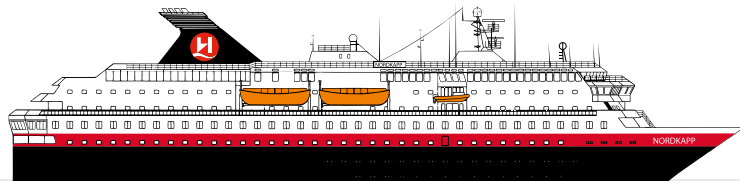

MS NORDKAPP

DECK 7
DECK 6
DECK 5
DECK 4
DECK 3
DECK 2

MS Nordkapp is named after one of the highlights of the Hurtigruten voyage, the northernmost point of mainland Europe, the North Cape (71°N). Being one of our expedition ships she comes fully equipped with her own expedition team. The Scandinavian interior from 2016 is stylish, yet unpretentious and is an ideal setting for exploring the coast in an active way. The ship was built in 1996, and on board you are surrounded by artworks from the renowned Norwegian artist, Karl Erik Harr. MS Nordkapp is part of the ship class built in the 1990s and has been upgraded with junior suites and Jacuzzis. The godmother of MS Nordkapp is Norway's Queen Sonja.

DECK 7

DECK 6

DECK 5

DECK 4

DECK 3

DECK 2

SHIP YARD: Kvaerner Kleven, (N)
FLAG: Norway
YEAR OF CONSTRUCTION: 1996,
rebuilt 2016
GROSS TONNAGE: 11 386
CABINS: 214
OVERALL LENGTH: 123,3 m
BEAM: 19,5 m
CAR CAPACITY: 35
SERVICE SPEED: 15 knots