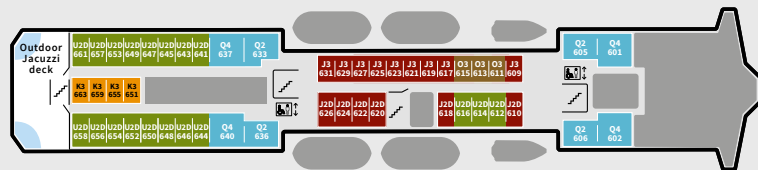

MS NORDKAPP

DECK 7
DECK 6
DECK 5
DECK 4
DECK 3
DECK 2

MS Nordkapp is named after one of the highlights of the Hurtigruten voyage, the northernmost point of mainland Europe, the North Cape (71°N). Being one of our expedition ships she comes fully equipped with her own expedition team. The Scandinavian interior from 2016 is stylish, yet unpretentious and is an ideal setting for exploring the coast in an active way. The ship was built in 1996, and on board you are surrounded by artworks from the renowned Norwegian artist, Karl Erik Harr. MS Nordkapp is part of the ship class built in the 1990s and has been upgraded with junior suites and Jacuzzis. The godmother of MS Nordkapp is Norway's Queen Sonja.

DECK 7

DECK 6

DECK 5

DECK 4

DECK 3

DECK 2

SHIP YARD: Kvaerner Kleven, (N)
FLAG: Norway
YEAR OF CONSTRUCTION: 1996,
rebuilt 2016
GROSS TONNAGE: 11 386
CABINS: 214
OVERALL LENGTH: 123,3 m
BEAM: 19,5 m
CAR CAPACITY: 35
SERVICE SPEED: 15 knots

EXPEDITION SUITES	M	Suite	28-30 m ²	One or two room suite, TV, kettle and mini-bar
	Q	Mini Suite	15-20 m ²	One room suite, seating area, TV, kettle and mini-bar
ARCTIC SUPERIOR	U	Outside cabin	5-13 m ²	Double bed, some with table, TV and kettle
	P	Outside cabin	5-13 m ²	Double bed, TV, kettle
POLAR OUTSIDE	O	Outside cabin	5-13 m ²	Separate beds, one bed can be turned into a sofa
	N	Outside cabin	5-13 m ²	Separate beds, one bed can be turned into a sofa
	L	Outside cabin	5-13 m ²	With portholes, separate beds, one bed can be turned into a sofa, some with upper and lower bed. Some have limited or no view.
	J	Outside cabin	5-13 m ²	With limited/no view, 2 berths cabins with double bed, 3 berths cabins with separate beds, one is an upper bed
POLAR INSIDE	K	Inside cabin	5-10 m ²	Separate beds, one bed can be turned into a sofa
	I	Inside cabin	5-10 m ²	Separate beds, one bed can be turned into a sofa