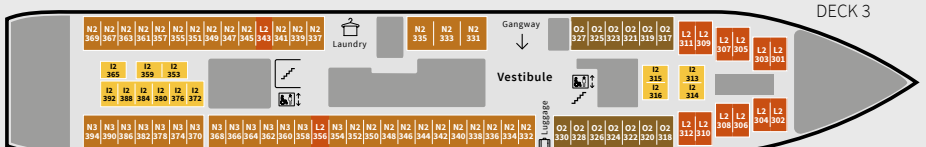

DECK 7

DECK 6

DECK 5

DECK 4

DECK 3

DECK 2

SHIP YARD: Kvaerner Kleven, (N)
FLAG: Norway
YEAR OF CONSTRUCTION: 1996,
rebuilt 2016
GROSS TONNAGE: 11 386
CABINS: 214
OVERALL LENGTH: 123,3 m
BEAM: 19,5 m
CAR CAPACITY: 35
SERVICE SPEED: 15 knots

EXPEDITION SUITES	M	Suite	28-30 m ²	One or two room suite, TV, kettle and mini-bar
	Q	Mini Suite	15-20 m ²	One room suite, seating area, TV, kettle and mini-bar
ARCTIC SUPERIOR	U	Outside cabin	5-13 m ²	Double bed, some with table, TV and kettle
	P	Outside cabin	5-13 m ²	Double bed, TV, kettle
POLAR OUTSIDE	O	Outside cabin	5-13 m ²	Separate beds, one bed can be turned into a sofa
	N	Outside cabin	5-13 m ²	Separate beds, one bed can be turned into a sofa
	L	Outside cabin	5-13 m ²	With portholes, separate beds, one bed can be turned into a sofa, some with upper and lower bed. Some have limited or no view.
	J	Outside cabin	5-13 m ²	With limited/no view, 2 berths cabins with double bed, 3 berths cabins with separate beds, one is an upper bed
POLAR INSIDE	K	Inside cabin	5-10 m ²	Separate beds, one bed can be turned into a sofa
	I	Inside cabin	5-10 m ²	Separate beds, one bed can be turned into a sofa