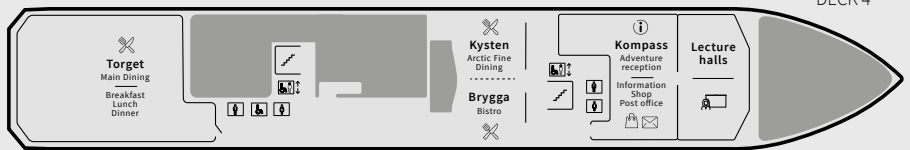

DECK 7

DECK 6

DECK 5

DECK 4

DECK 3

DECK 2

SHIP YARD: Kvaerner Kleven, (N)
FLAG: Norway
YEAR OF CONSTRUCTION: 1996,
rebuilt 2016
GROSS TONNAGE: 11 386
CABINS: 214
OVERALL LENGTH: 123,3 m
BEAM: 19,5 m
CAR CAPACITY: 35
SERVICE SPEED: 15 knots

EXPEDITION SUITES	M	Suite	28-30 m ²	One or two room suite, TV, kettle and mini-bar
	Q	Mini Suite	15-20 m ²	One room suite, seating area, TV, kettle and mini-bar
ARCTIC SUPERIOR	U	Outside cabin	5-13 m ²	Double bed, some with table, TV and kettle
	P	Outside cabin	5-13 m ²	Double bed, TV, kettle
POLAR OUTSIDE	O	Outside cabin	5-13 m ²	Separate beds, one bed can be turned into a sofa
	N	Outside cabin	5-13 m ²	Separate beds, one bed can be turned into a sofa
	L	Outside cabin	5-13 m ²	With portholes, separate beds, one bed can be turned into a sofa, some with upper and lower bed. Some have limited or no view.
	J	Outside cabin	5-13 m ²	With limited/no view, 2 berths cabins with double bed, 3 berths cabins with separate beds, one is an upper bed
POLAR INSIDE	K	Inside cabin	5-10 m ²	Separate beds, one bed can be turned into a sofa
	I	Inside cabin	5-10 m ²	Separate beds, one bed can be turned into a sofa