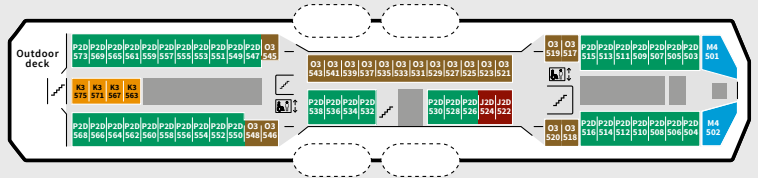

MS NORDKAPP

DECK 7
DECK 6
DECK 5
DECK 4
DECK 3
DECK 2

MS Nordkapp is named after one of the highlights of the Hurtigruten voyage, the northernmost point of mainland Europe, the North Cape (71°N). Being one of our expedition ships she comes fully equipped with her own expedition team. The Scandinavian interior from 2016 is stylish, yet unpretentious and is an ideal setting for exploring the coast in an active way. The ship was built in 1996, and on board you are surrounded by artworks from the renowned Norwegian artist, Karl Erik Harr. MS Nordkapp is part of the ship class built in the 1990s and has been upgraded with junior suites and Jacuzzis. The godmother of MS Nordkapp is Norway's Queen Sonja.

DECK 7

DECK 6

DECK 5

DECK 4

DECK 3

DECK 2

SHIP YARD: Kvaerner Kleven, (N)
FLAG: Norway
YEAR OF CONSTRUCTION: 1996,
rebuilt 2016
GROSS TONNAGE: 11 386
CABINS: 214
OVERALL LENGTH: 123,3 m
BEAM: 19,5 m
CAR CAPACITY: 35
SERVICE SPEED: 15 knots

EXPEDITION SUITES	M	Suite	28-30 m ²	One or two room suite, TV, kettle and mini-bar
	Q	Mini Suite	15-20 m ²	One room suite, seating area, TV, kettle and mini-bar
ARCTIC SUPERIOR	U	Outside cabin	5-13 m ²	Double bed, some with table, TV and kettle
	P	Outside cabin	5-13 m ²	Double bed, TV, kettle
POLAR OUTSIDE	O	Outside cabin	5-13 m ²	Separate beds, one bed can be turned into a sofa
	N	Outside cabin	5-13 m ²	Separate beds, one bed can be turned into a sofa
	L	Outside cabin	5-13 m ²	With portholes, separate beds, one bed can be turned into a sofa, some with upper and lower bed. Some have limited or no view.
	J	Outside cabin	5-13 m ²	With limited/no view, 2 berths cabins with double bed, 3 berths cabins with separate beds, one is an upper bed
POLAR INSIDE	K	Inside cabin	5-10 m ²	Separate beds, one bed can be turned into a sofa
	I	Inside cabin	5-10 m ²	Separate beds, one bed can be turned into a sofa