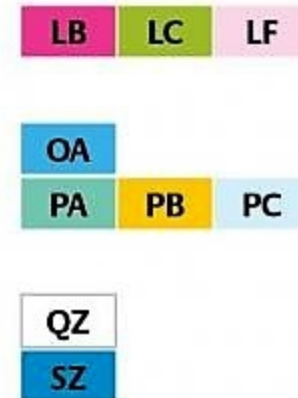

Single cabins

Balcony: Decks 9, 11 & 14

Inside: Decks 5, 9 & 12