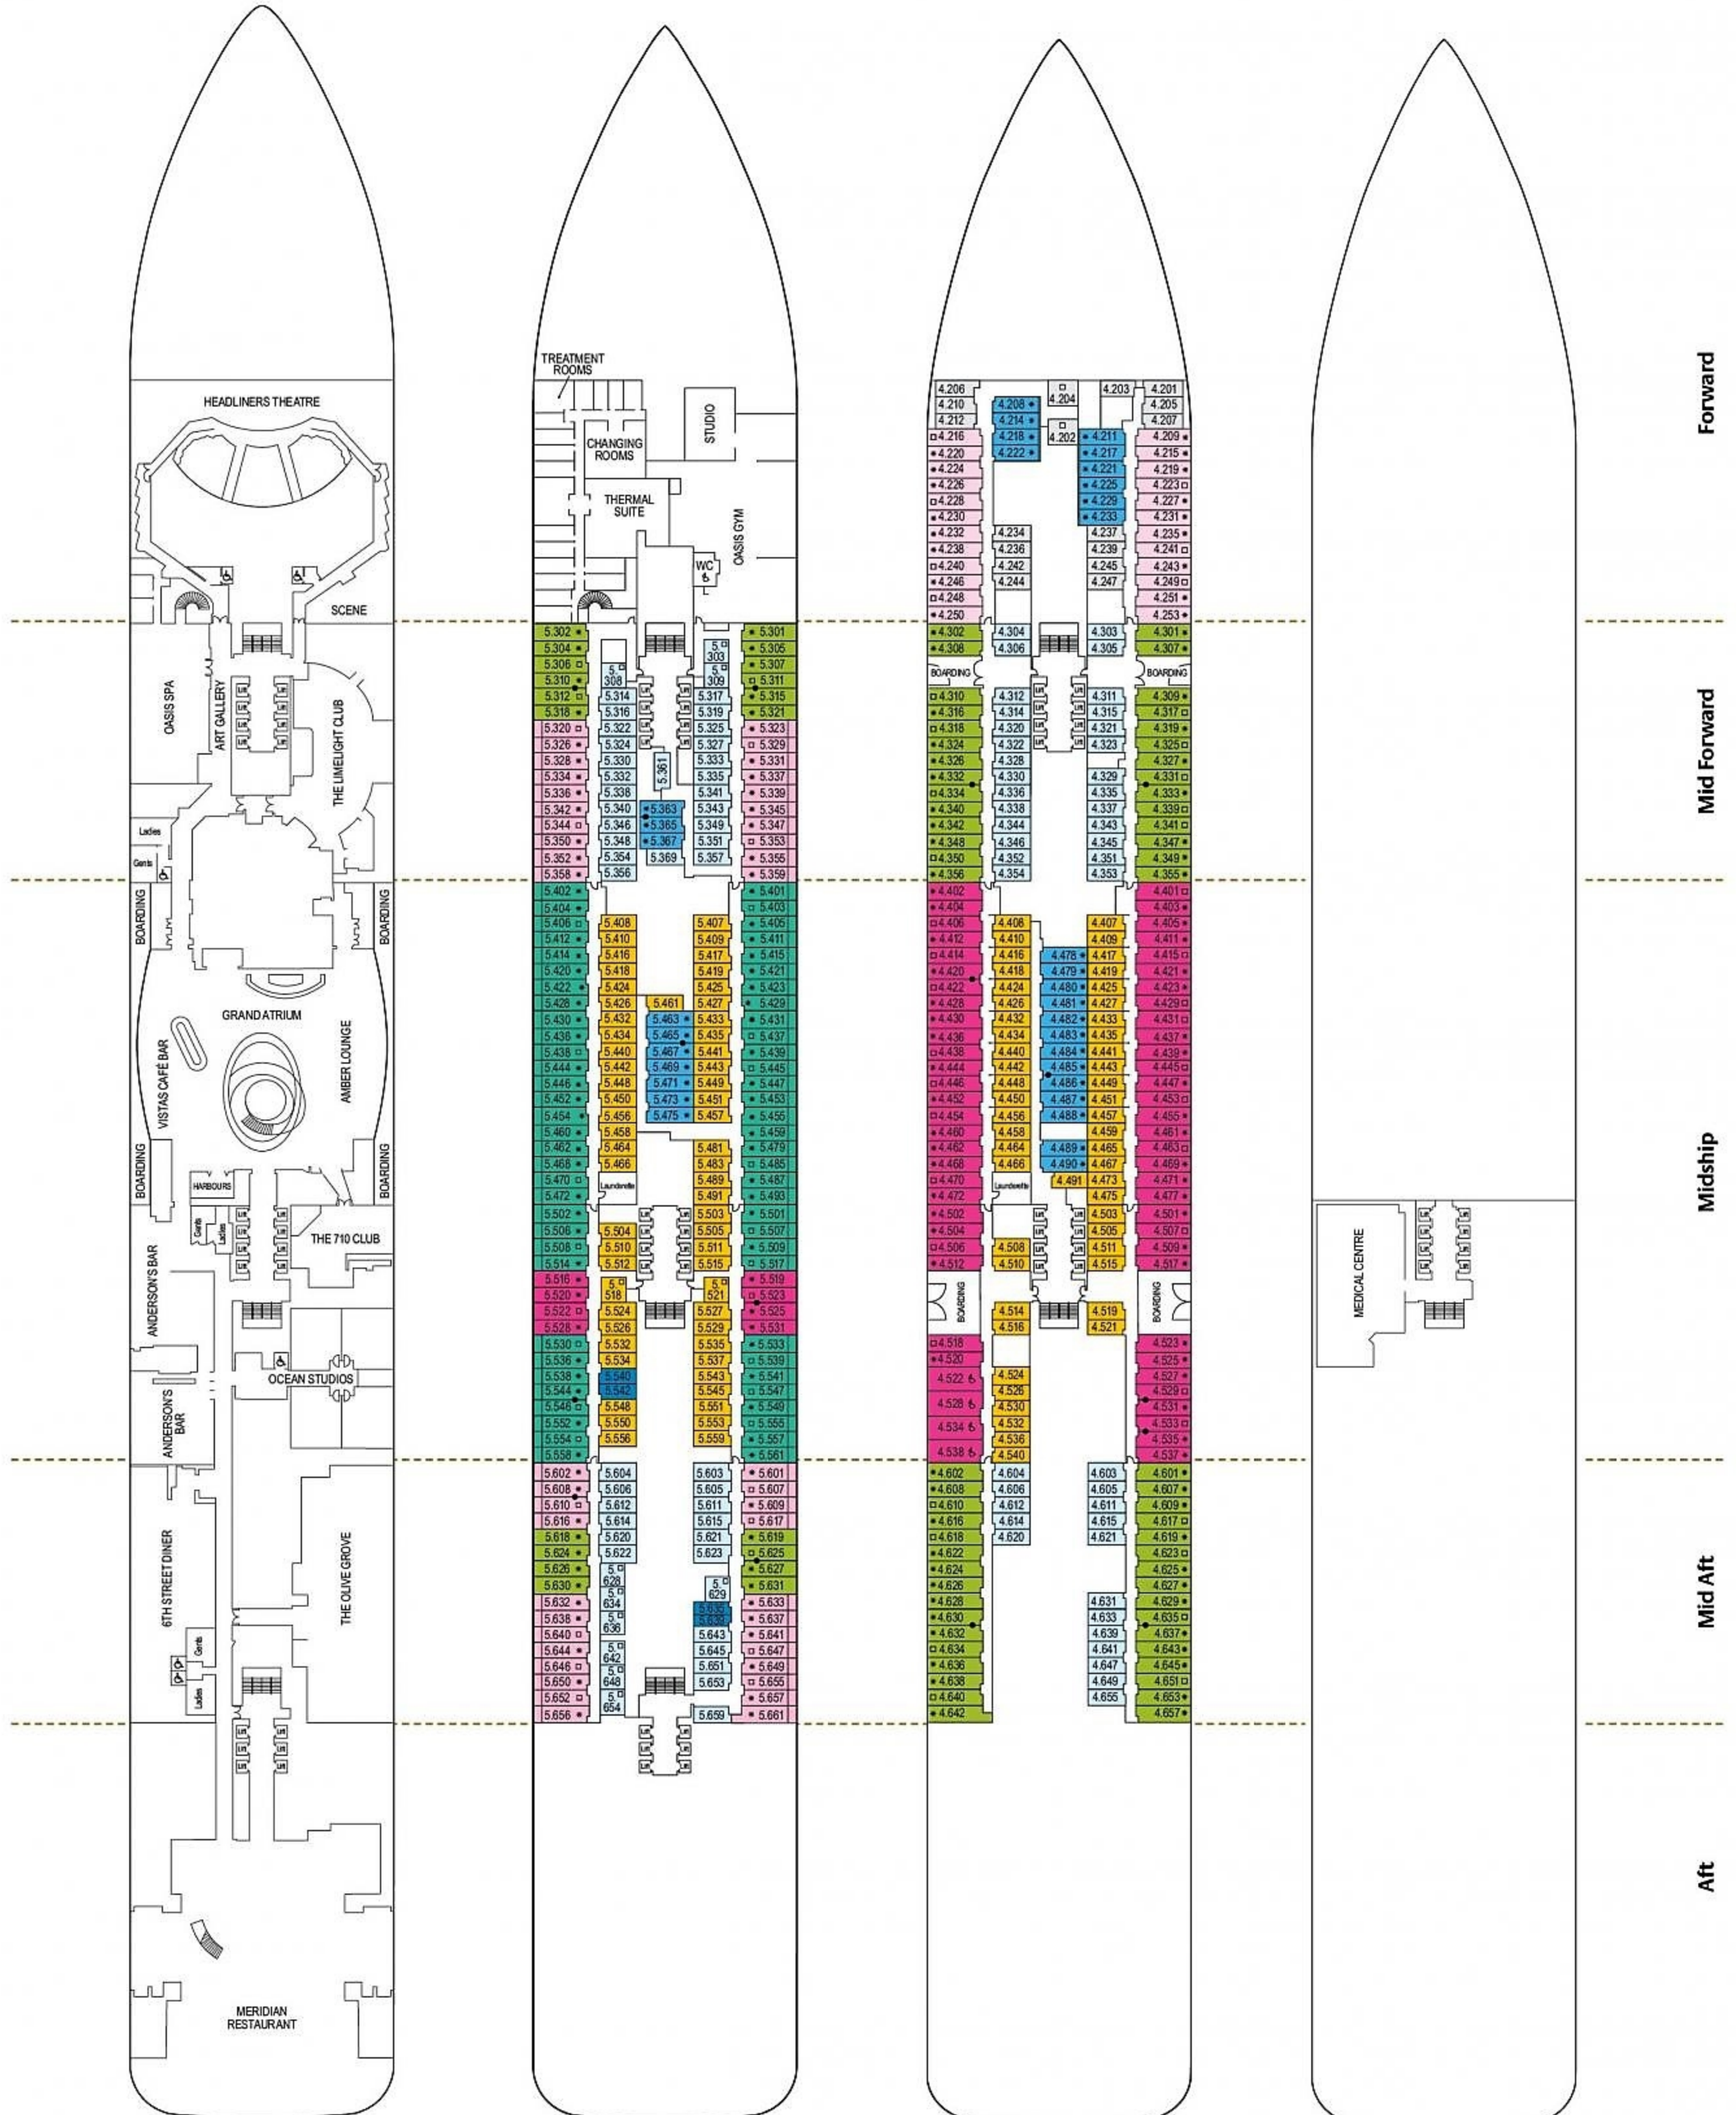

Smaller: Promenade, Lido & Decks 9, 10, 11, 12, 14, 15 & 17

**Sea view cabins**

Standard: Decks 4 & 5

**Inside cabins**

Larger: Decks 4, 5, 9, 11 & 14

Standard: all cabin decks

**Single cabins**

Balcony: Decks 9, 11 & 14

Inside: Decks 5, 9 & 12

**Cabin Notes**

- \* Cabin has one additional bed in the form of a single sofa bed
- Cabin has two additional beds, one in the form of a single sofa bed and one in the form of a pull-down bed
- Cabins with interconnecting doors
- # Steel fronted balcony
- ± Cabin has no balcony
- ♿ Adapted cabin. All adapted cabins have a shower only
- ∨ Balconies visible from Promenade Deck
- △ Cabins have obstructed view

**Deck 6 - Gala Deck**

**Deck 5**

**Deck 4**

**Deck 3**

Forward

Mid Forward

Midship

Mid Aft