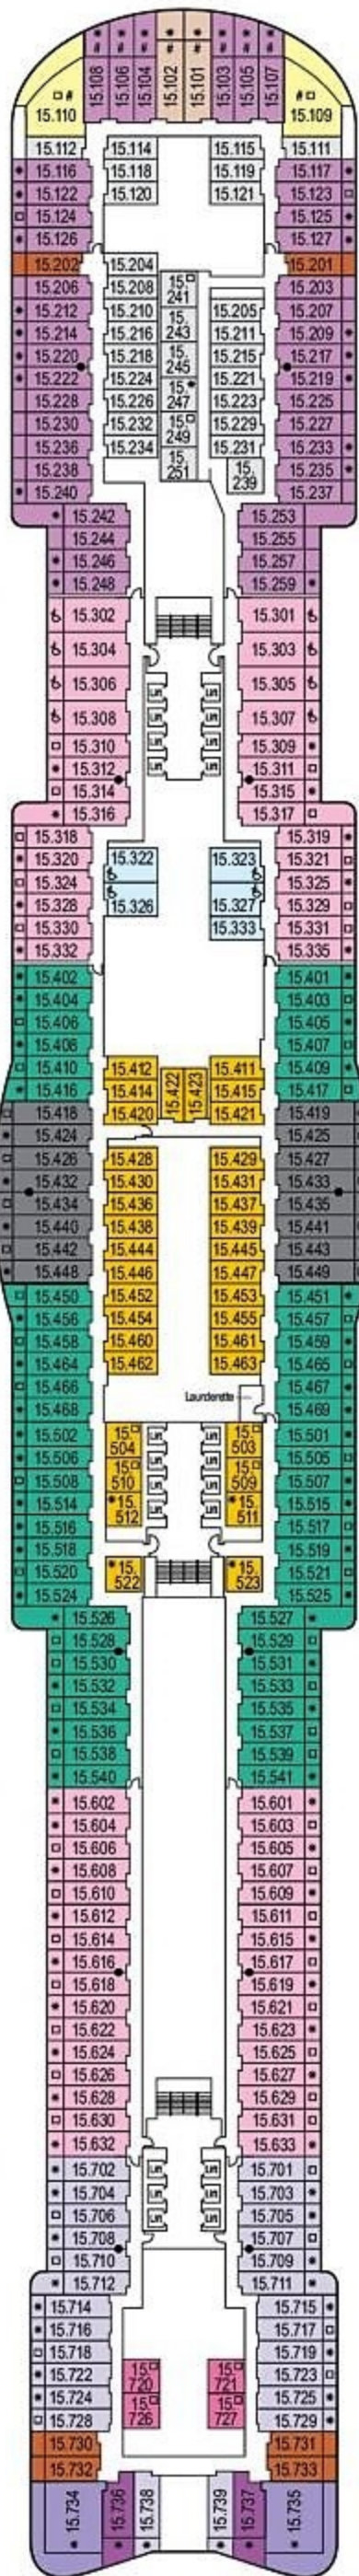

Suites

Suite: Decks 9, 10, 11, 12, 14 & 15

Family Sea view Suite: Promenade Deck

Conservatory Mini-suite: Promenade & Deck 9

Balcony cabins

Deluxe: Promenade & Decks 9, 10, 11, 12, 14 & 15

Standard: Promenade, Lido & Decks 5, 9, 10, 11, 12, 14, 15 & 17

Smaller: Promenade, Lido & Decks 9, 10, 11, 12, 14, 15 & 17

Sea view cabins

Standard: Decks 4 & 5

Inside cabins

Larger: Decks 4, 5, 9, 11 & 14

Standard: all cabin decks

Single cabins

Balcony: Decks 9, 11 & 14

Inside: Decks 5, 9 & 12

Cabin Notes

- Cabin has one additional bed in the form of a single sofa bed
- Cabin has two additional beds, one in the form of a single sofa bed and one in the form of a pull-down bed
- Cabins with interconnecting doors
- # Steel fronted balcony
- † Cabin has no balcony
- ⊕ Adapted cabin. All adapted cabins have a shower only
- v Balconies visible from Promenade Deck
- △ Cabins have obstructed view

Note: all pull-down beds in twin cabins are accessible via a ladder. Balconies in the forward section of the ship can be overlooked by the bridge. All cabins on Arvia have shower only apart from Suites - B4, B5 and B6 grades. BA Suites: please note that suites 8.110 and 8.109 do not feature a balcony.

Deck 15

Forward

Mid Forward

Midship

Mid Aft

Aft