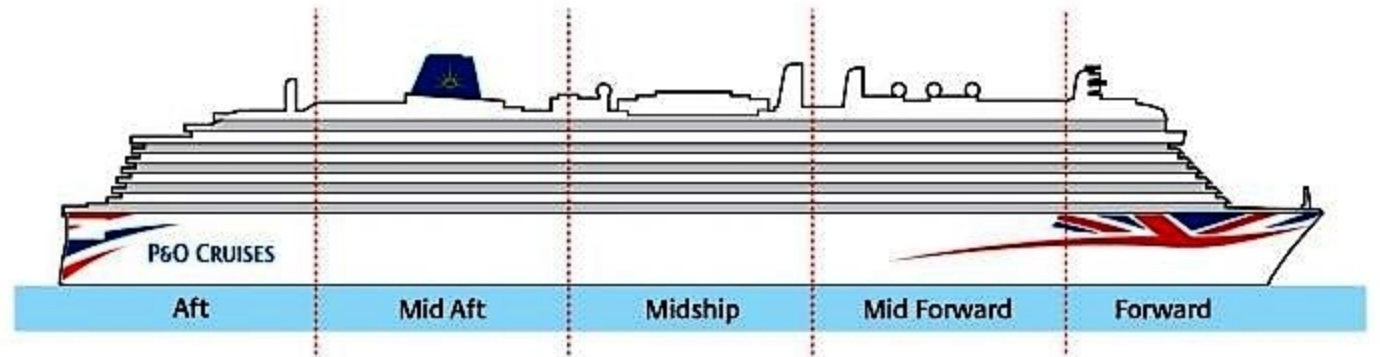

# Arvia

184,000 tonnes

Entering service in 2022

Normal operating capacity: 5,200 guests and 1,800 crew

The deck plans reflect our intentions at time of going to print and are subject to change.

Deck 19 - Sky Deck

Deck 18 - Panorama Deck

Deck 17

Deck 16 - Lido Deck