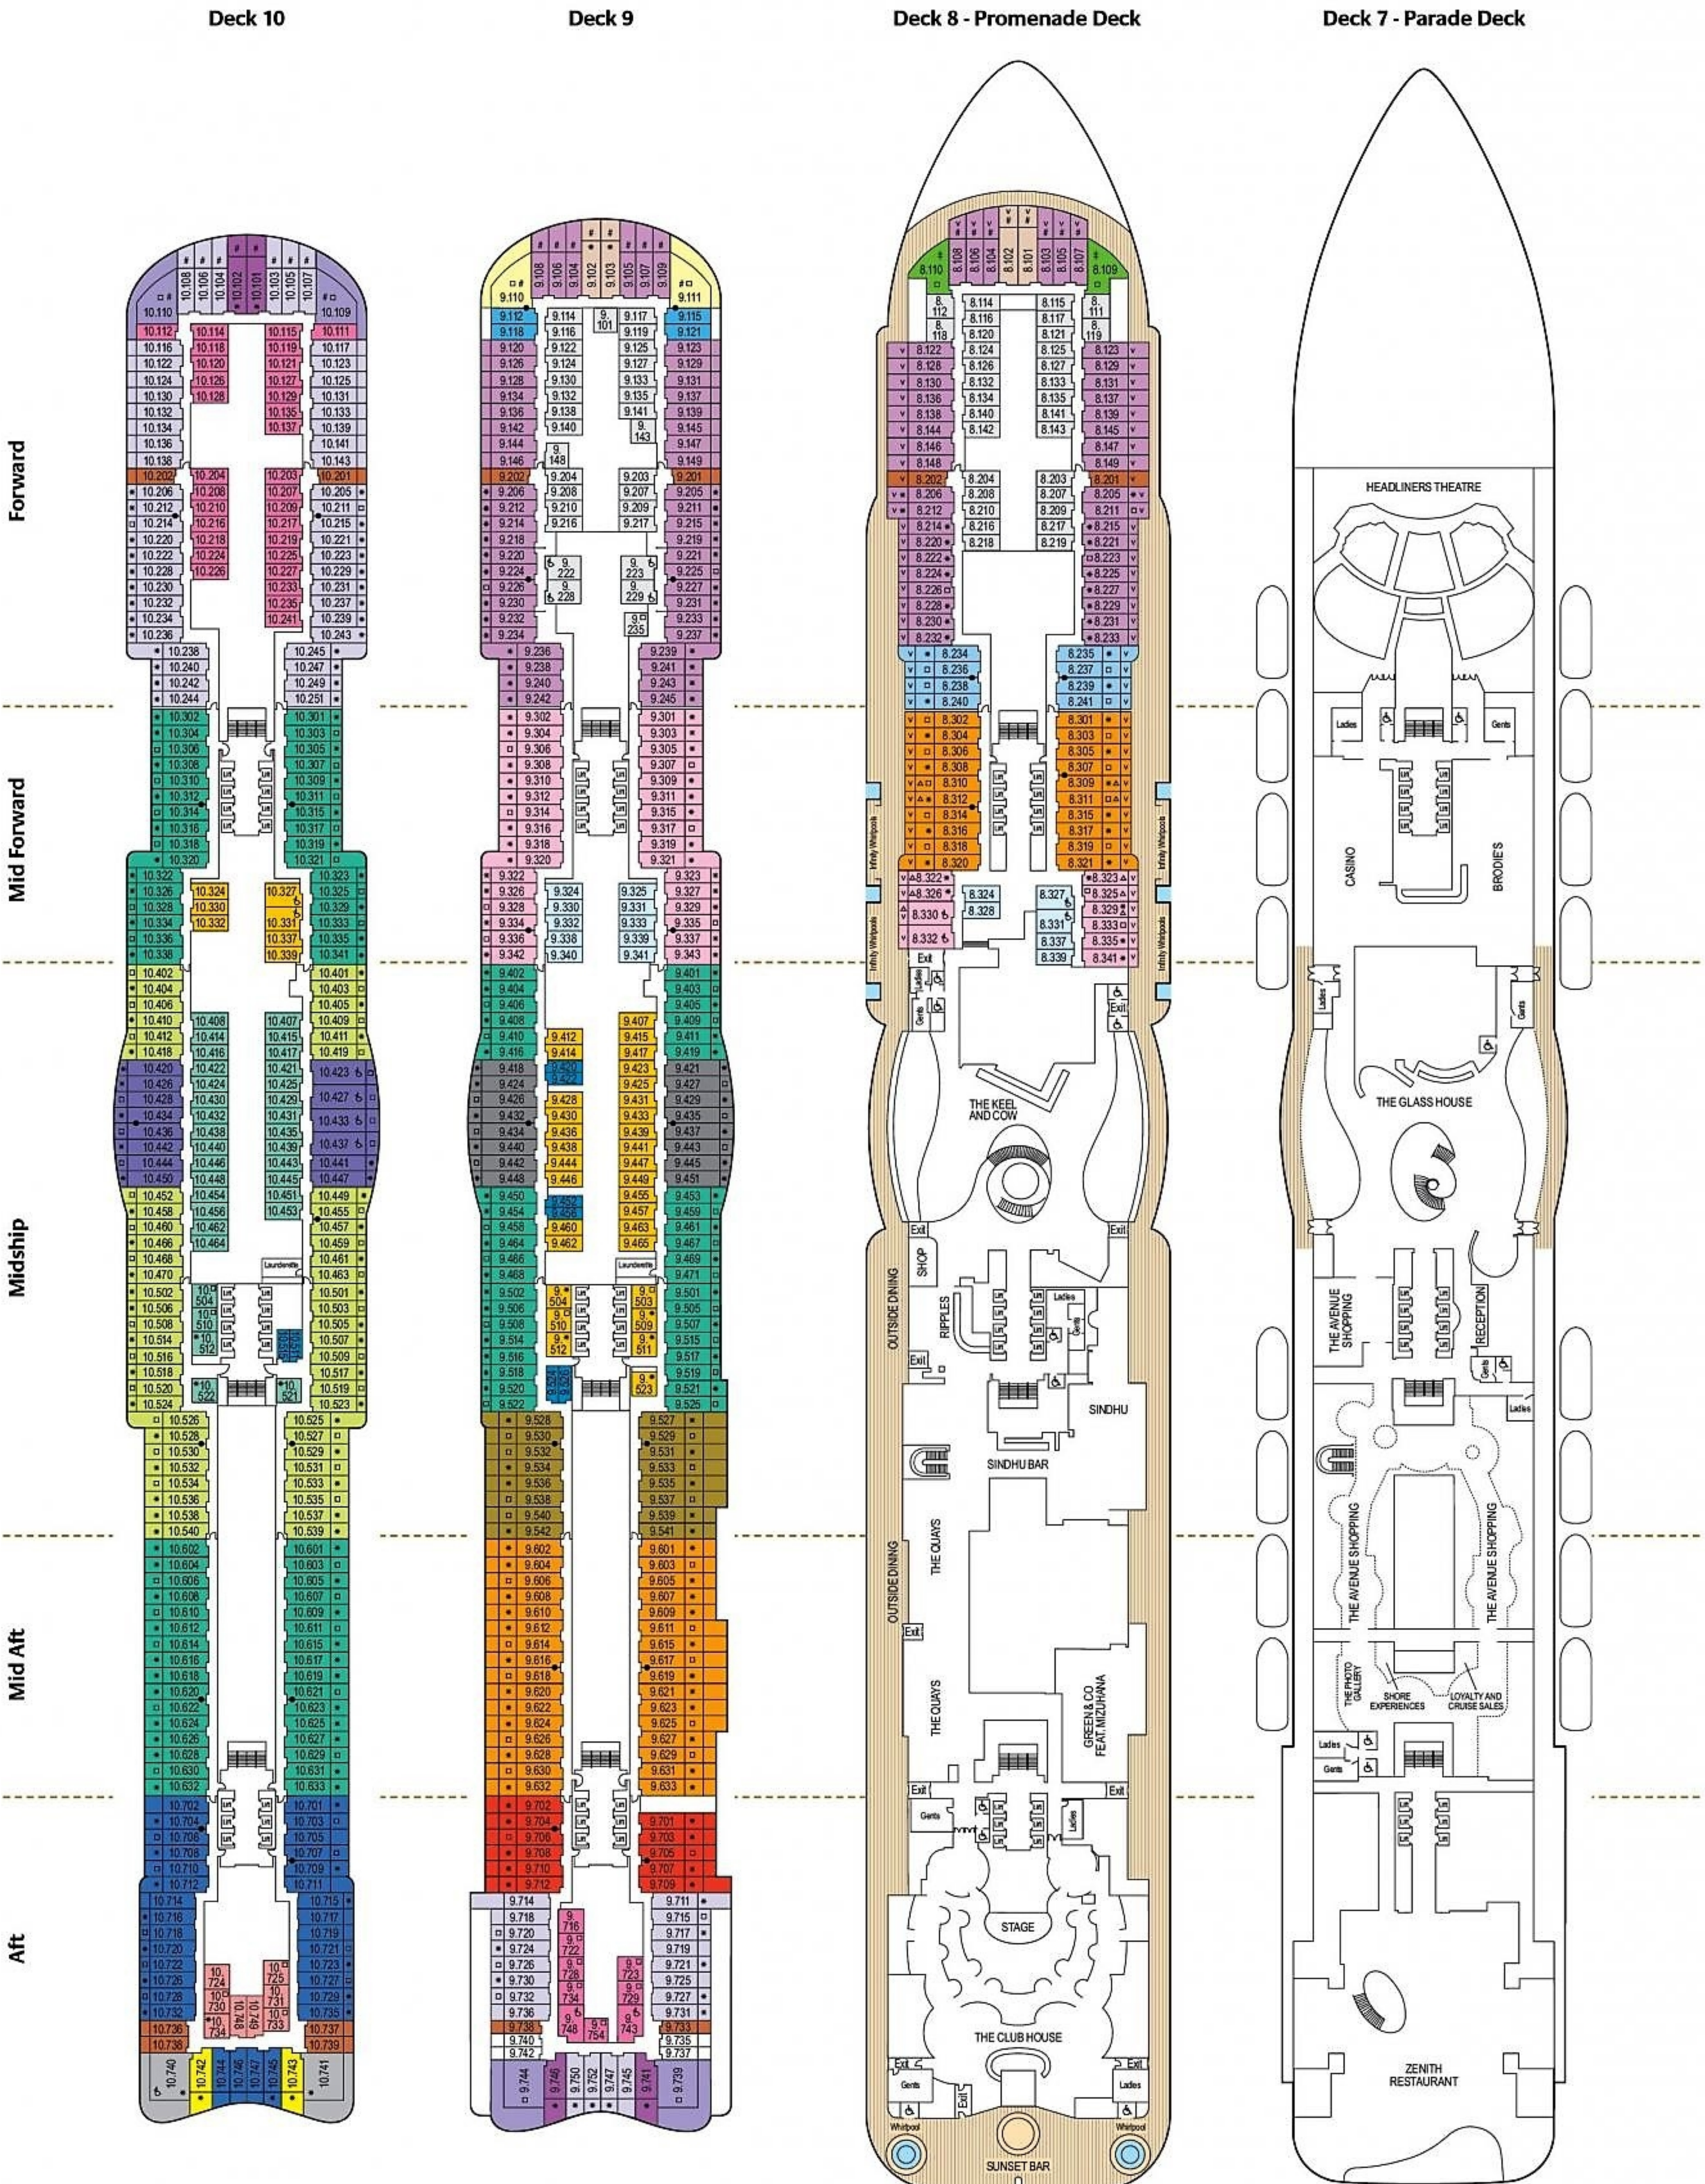

Suites

Suite: Decks 9, 10, 11, 12, 14 & 15

Family Sea view Suite: Promenade Deck

Conservatory Mini-suite: Promenade & Deck 9

Balcony cabins

Deluxe: Promenade & Decks 9, 10, 11, 12, 14 & 15

Standard: Promenade, Lido & Decks 5, 9, 10, 11, 12, 14, 15 & 17

Smaller: Promenade, Lido & Decks 9, 10, 11, 12, 14, 15 & 17

Sea view cabins

Standard: Decks 4 & 5

Inside cabins

Larger: Decks 4, 5, 9, 11 & 14

Standard: all cabin decks

Single cabins

Balcony: Decks 9, 11 & 14

Inside: Decks 5, 9 & 12