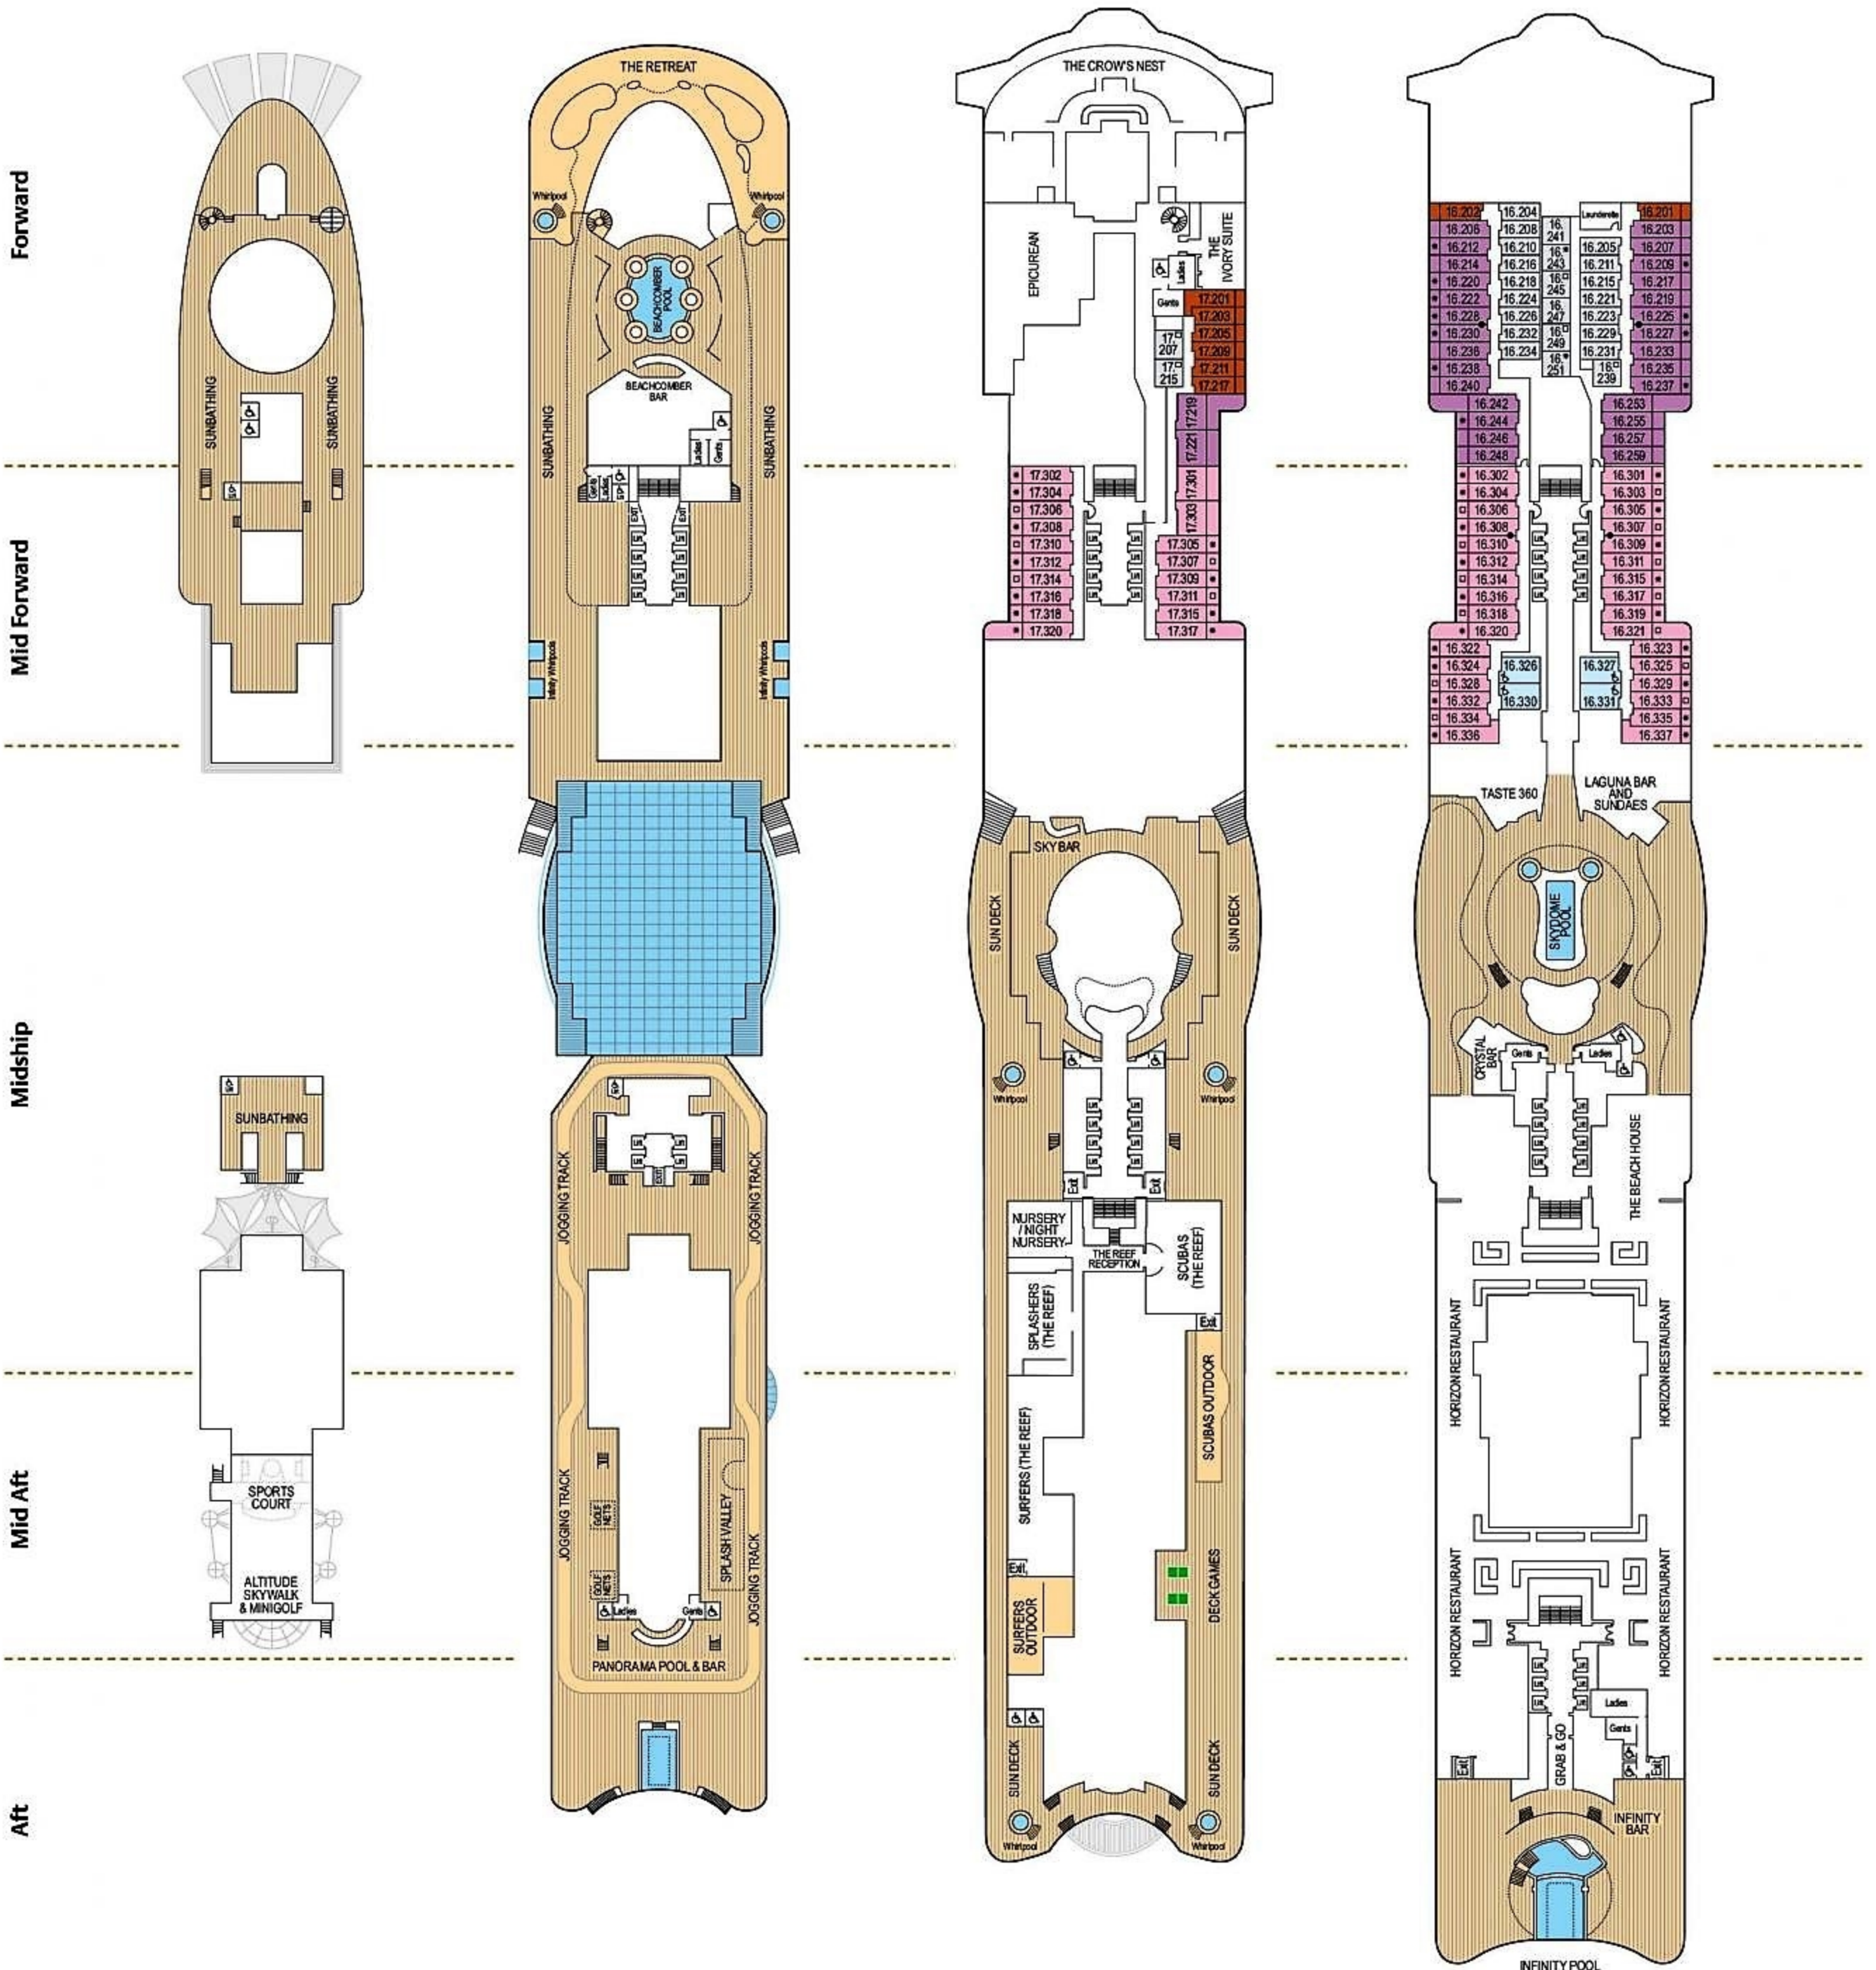

# Arvia

184,000 tonnes

Entering service in 2022

Normal operating capacity: 5,200 guests and 1,800 crew

The deck plans reflect our intentions at time of going to print and are subject to change.

Deck 19 - Sky Deck

Deck 18 - Panorama Deck

Deck 17

Deck 16 - Lido Deck

## Suites

Suite: Decks 9, 10, 11, 12, 14 & 15

Family Sea view Suite: Promenade Deck

Conservatory Mini-suite: Promenade & Deck 9

## Sea view cabins

Standard: Decks 4 & 5