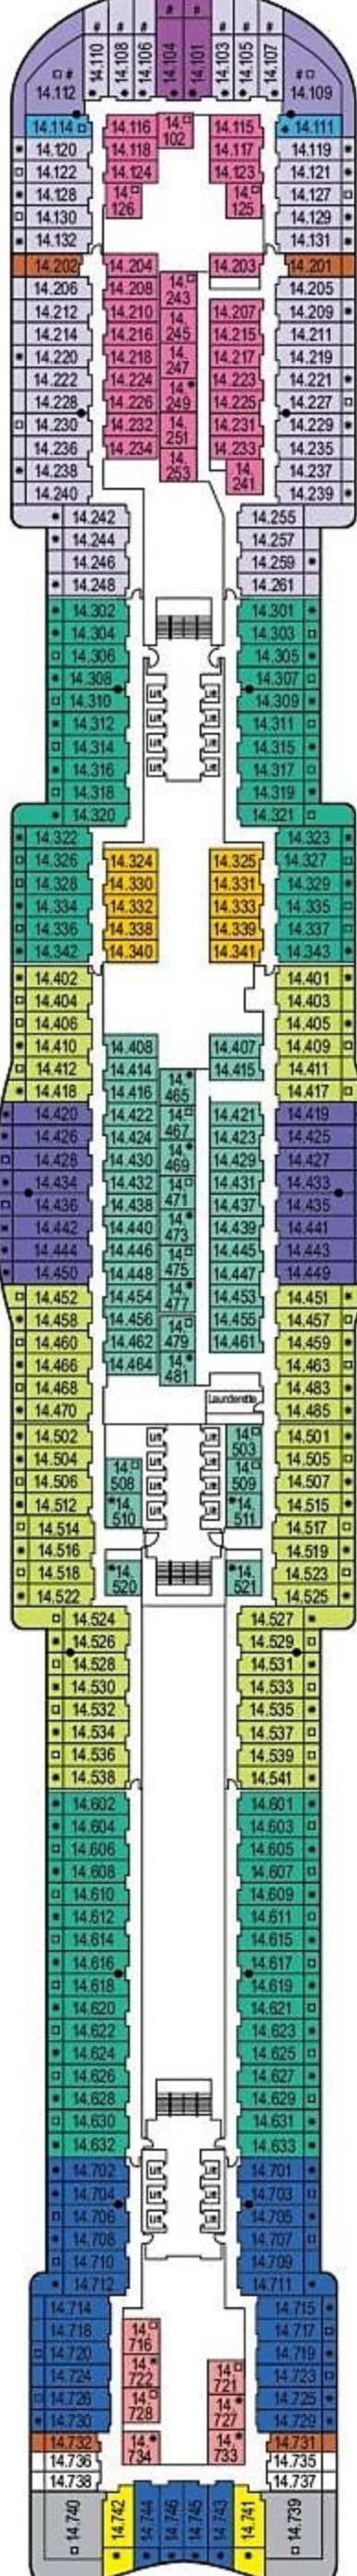

Suites

Suite: Decks 9, 10, 11, 12, 14 & 15

Family Sea view Suite: Promenade Deck

Conservatory Mini-suite: Promenade & Deck 9

Balcony cabins

Deluxe: Promenade & Decks 9, 10, 11, 12, 14 & 15

Standard: Promenade, Lido & Decks 5, 9, 10, 11, 12, 14, 15 & 17

Smaller: Promenade, Lido & Decks 9, 10, 11, 12, 14, 15 & 17

Sea view cabins

Standard: Decks 4 & 5

Inside cabins

Larger: Decks 4, 5, 9, 11 & 14

Standard: all cabin decks

Single cabins

Balcony: Decks 9, 11 & 14

Inside: Decks 5, 9 & 12

Cabin Notes

- Cabin has one additional bed in the form of a single sofa bed
- Cabin has two additional beds, one in the form of a single sofa bed and one in the form of a pull-down bed
- Cabins with interconnecting doors
- # Steel fronted balcony
- † Cabin has no balcony
- ⊕ Adapted cabin. All adapted cabins have a shower only
- v Balconies visible from Promenade Deck
- △ Cabins have obstructed view

Note: all pull-down beds in twin cabins are accessible via a ladder. Balconies in the forward section of the ship can be overlooked by the bridge. All cabins on Arvia have shower only apart from Suites - B4, B5 and B6 grades. BA Suites: please note that suites 8.110 and 8.109 do not feature a balcony.

Deck 14

Forward

Mid Forward

Midship

Mid Aft

Aft