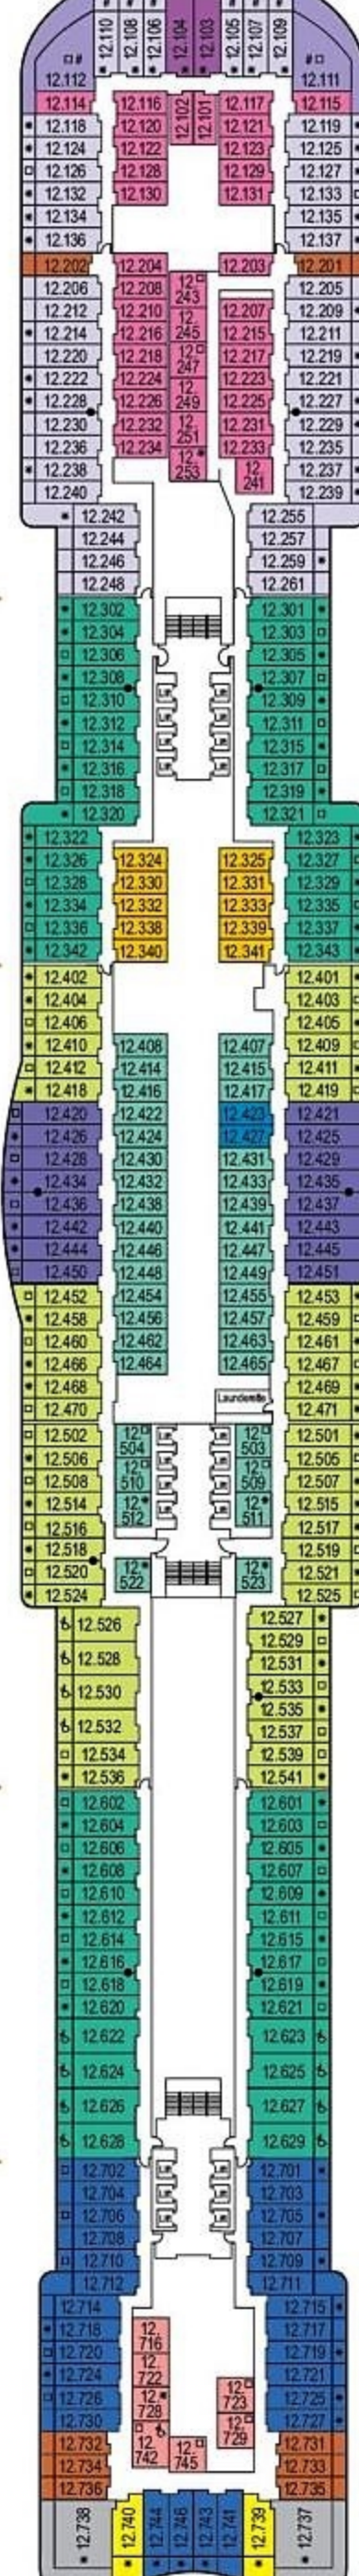

Suites

Suite: Decks 9, 10, 11, 12, 14 & 15

Family Sea view Suite: Promenade Deck

Conservatory Mini-suite: Promenade & Deck 9

Balcony cabins

Deluxe: Promenade & Decks 9, 10, 11, 12, 14 & 15

Standard: Promenade, Lido & Decks 5, 9, 10, 11, 12, 14, 15 & 17

Smaller: Promenade, Lido & Decks 9, 10, 11, 12, 14, 15 & 17

Sea view cabins

Standard: Decks 4 & 5

Inside cabins

Larger: Decks 4, 5, 9, 11 & 14

Standard: all cabin decks

Single cabins

Balcony: Decks 9, 11 & 14

Inside: Decks 5, 9 & 12

Cabin Notes

- Cabin has one additional bed in the form of a single sofa bed
- Cabin has two additional beds, one in the form of a single sofa bed and one in the form of a pull-down bed
- Cabins with interconnecting doors
- # Steel fronted balcony
- † Cabin has no balcony
- ⊕ Adapted cabin. All adapted cabins have a shower only
- v Balconies visible from Promenade Deck
- △ Cabins have obstructed view

Note: all pull-down beds in twin cabins are accessible via a ladder. Balconies in the forward section of the ship can be overlooked by the bridge. All cabins on Arvia have shower only apart from Suites - B4, B5 and B6 grades. BA Suites: please note that suites 8.110 and 8.109 do not feature a balcony.

Deck 12

Forward

Mid Forward

Midship

Mid Aft

Aft