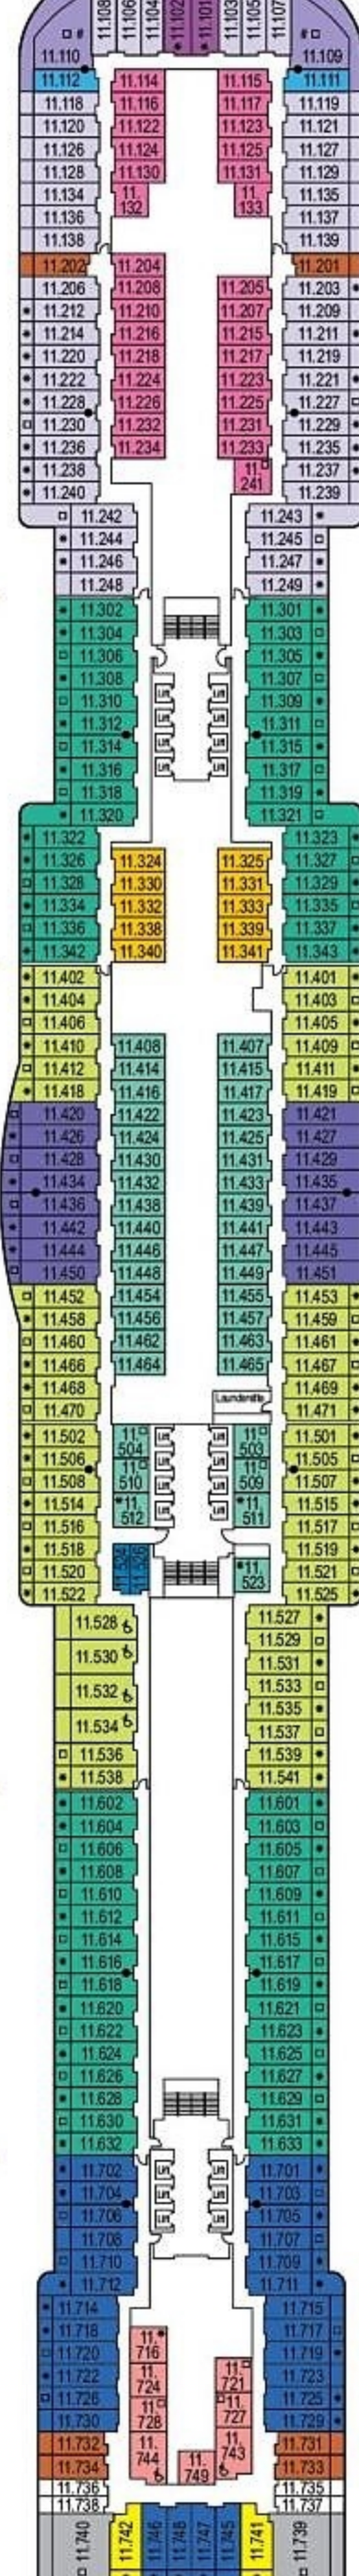

Suites

Suite: Decks 9, 10, 11, 12, 14 & 15

Family Sea view Suite: Promenade Deck

Conservatory Mini-suite: Promenade & Deck 9

Balcony cabins

Deluxe: Promenade & Decks 9, 10, 11, 12, 14 & 15

Standard: Promenade, Lido & Decks 5, 9, 10, 11, 12, 14, 15 & 17

Smaller: Promenade, Lido & Decks 9, 10, 11, 12, 14, 15 & 17

Sea view cabins

Standard: Decks 4 & 5

Inside cabins

Larger: Decks 4, 5, 9, 11 & 14

Standard: all cabin decks

Single cabins

Balcony: Decks 9, 11 & 14

Inside: Decks 5, 9 & 12

Cabin Notes

- Cabin has one additional bed in the form of a single sofa bed
- Cabin has two additional beds, one in the form of a single sofa bed and one in the form of a pull-down bed
- Cabins with interconnecting doors
- # Steel fronted balcony
- † Cabin has no balcony
- ⊕ Adapted cabin. All adapted cabins have a shower only
- v Balconies visible from Promenade Deck
- △ Cabins have obstructed view

Note: all pull-down beds in twin cabins are accessible via a ladder. Balconies in the forward section of the ship can be overlooked by the bridge. All cabins on Arvia have shower only apart from Suites - B4, B5 and B6 grades. BA Suites: please note that suites 8.110 and 8.109 do not feature a balcony.

Deck 11

Forward

Mid Forward

Midship

Mid Aft

Aft